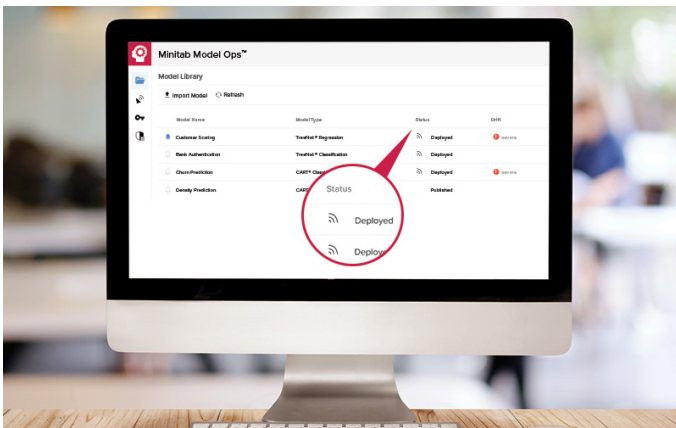

Minitab Model Ops[®]

ML Model Lifecycle Management for Everyone

As machine learning use cases grow, the need to deploy and operationalize models has emerged. Introducing **Minitab Model Ops**, the ultimate ML Model deployment solution. Our latest product release helps business analysts and engineers successfully deploy their own Machine Learning and Predictive models.

Easy Model Deployment

Deploy your models effortlessly with a single click for immediate insights. Simply import models and store them in your own model repository. Every Minitab Model Ops model can publish to a REST API endpoint, making it easy to integrate into modern enterprise applications.

View Model Performance from Anywhere

Verify your models are performing from anywhere. Track key drift and stability metrics and set critical thresholds for each model. View model uptime, response time and deployment status. Get alerts in real-time as changes occur.